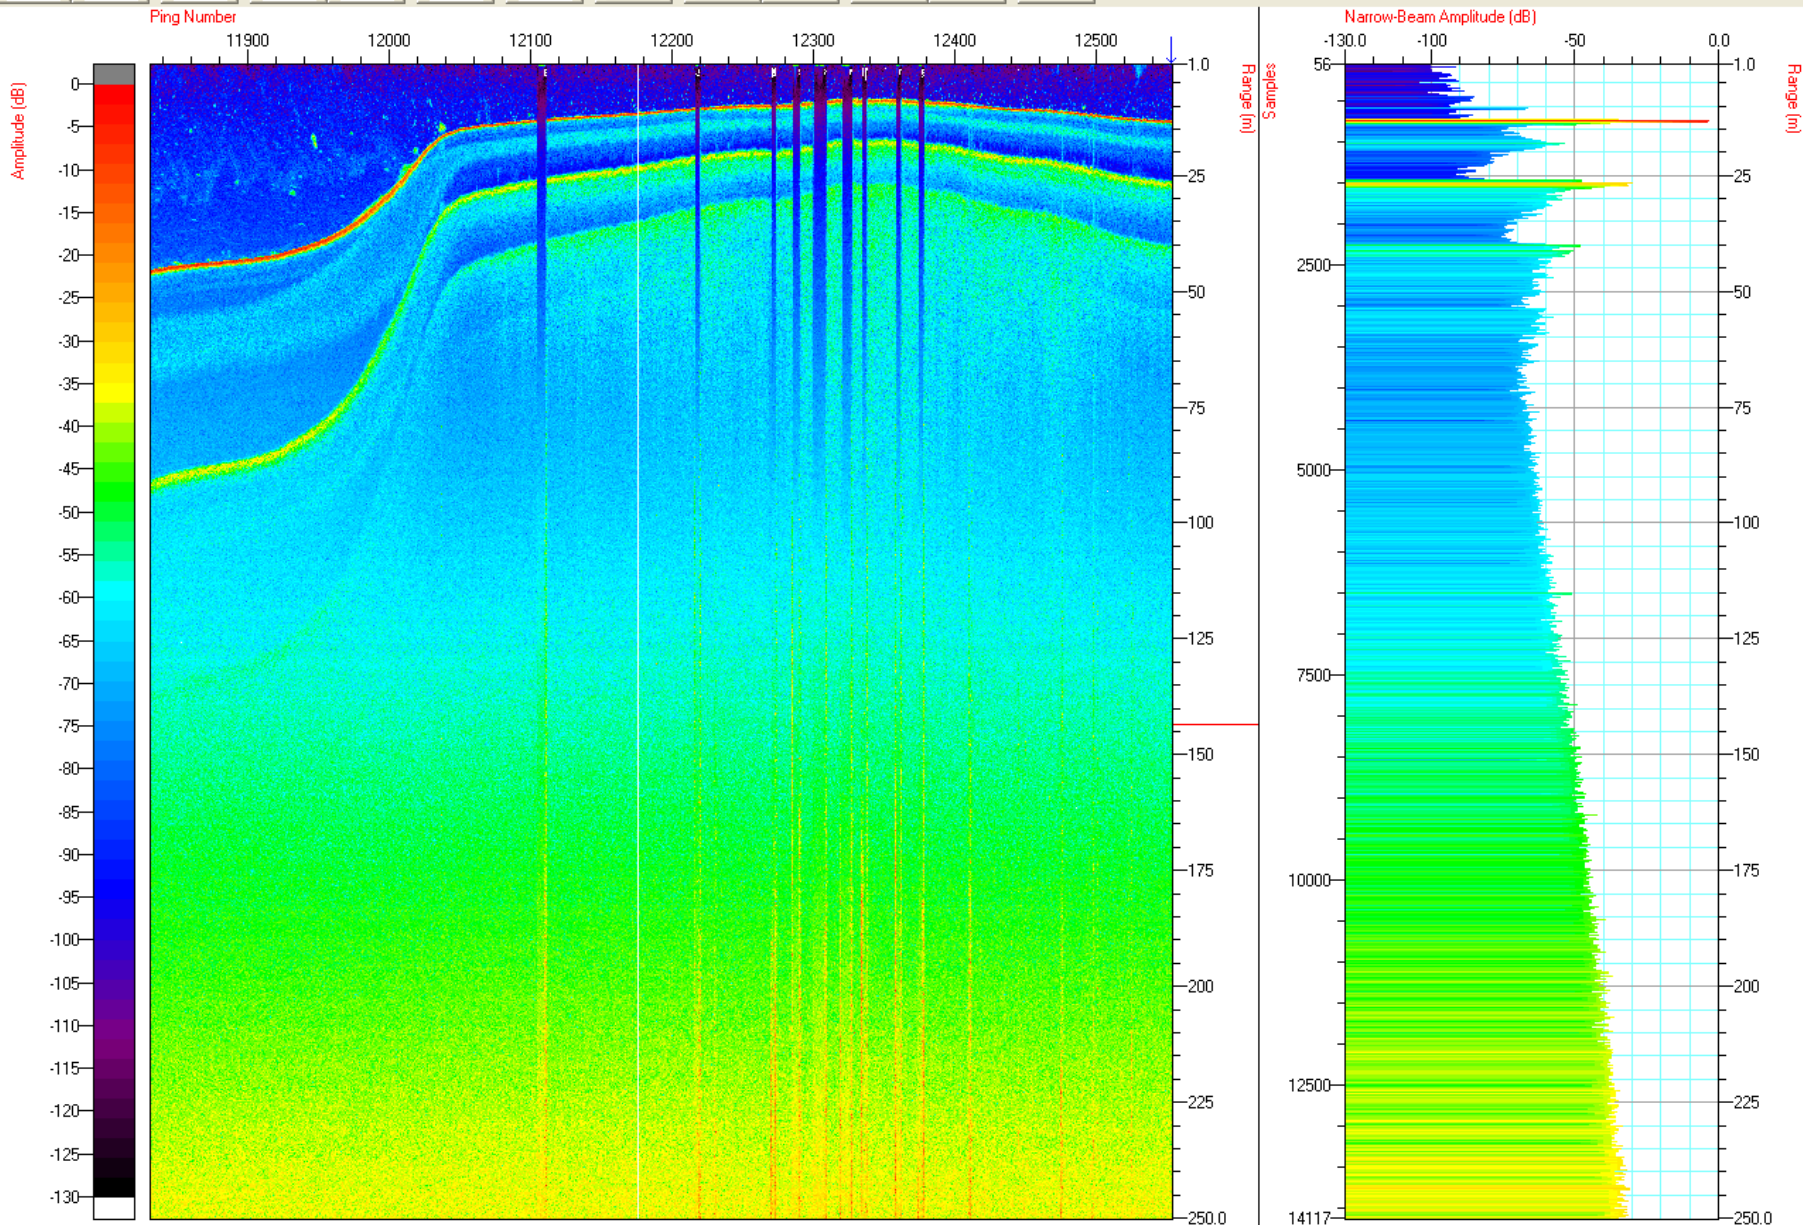

INIT DTX CONFIG DTX START ALL START PINGS PAUSE PINGS LOG DATA MARK EVENT CLOSE FILE ABOUT DTX  PINGING OFF LOGGING OFF DGPS N/A

INIT DTX CONFIG DTX START ALL START PINGS PAUSE PINGS LOG DATA MARK EVENT CLOSE FILE ABOUT DTX  PINGING OFF LOGGING OFF DGPS OK

INIT DTX CONFIG DTX START ALL START PINGS PAUSE PINGS LOG DATA MARK EVENT CLOSE FILE ABOUT DTX  PINGING OFF LOGGING OFF DGPS OK

INIT DTX CONFIG DTX START ALL START PINGS PAUSE PINGS LOG DATA MARK EVENT CLOSE FILE ABOUT DTX  PINGING OFF LOGGING OFF DGPS OK