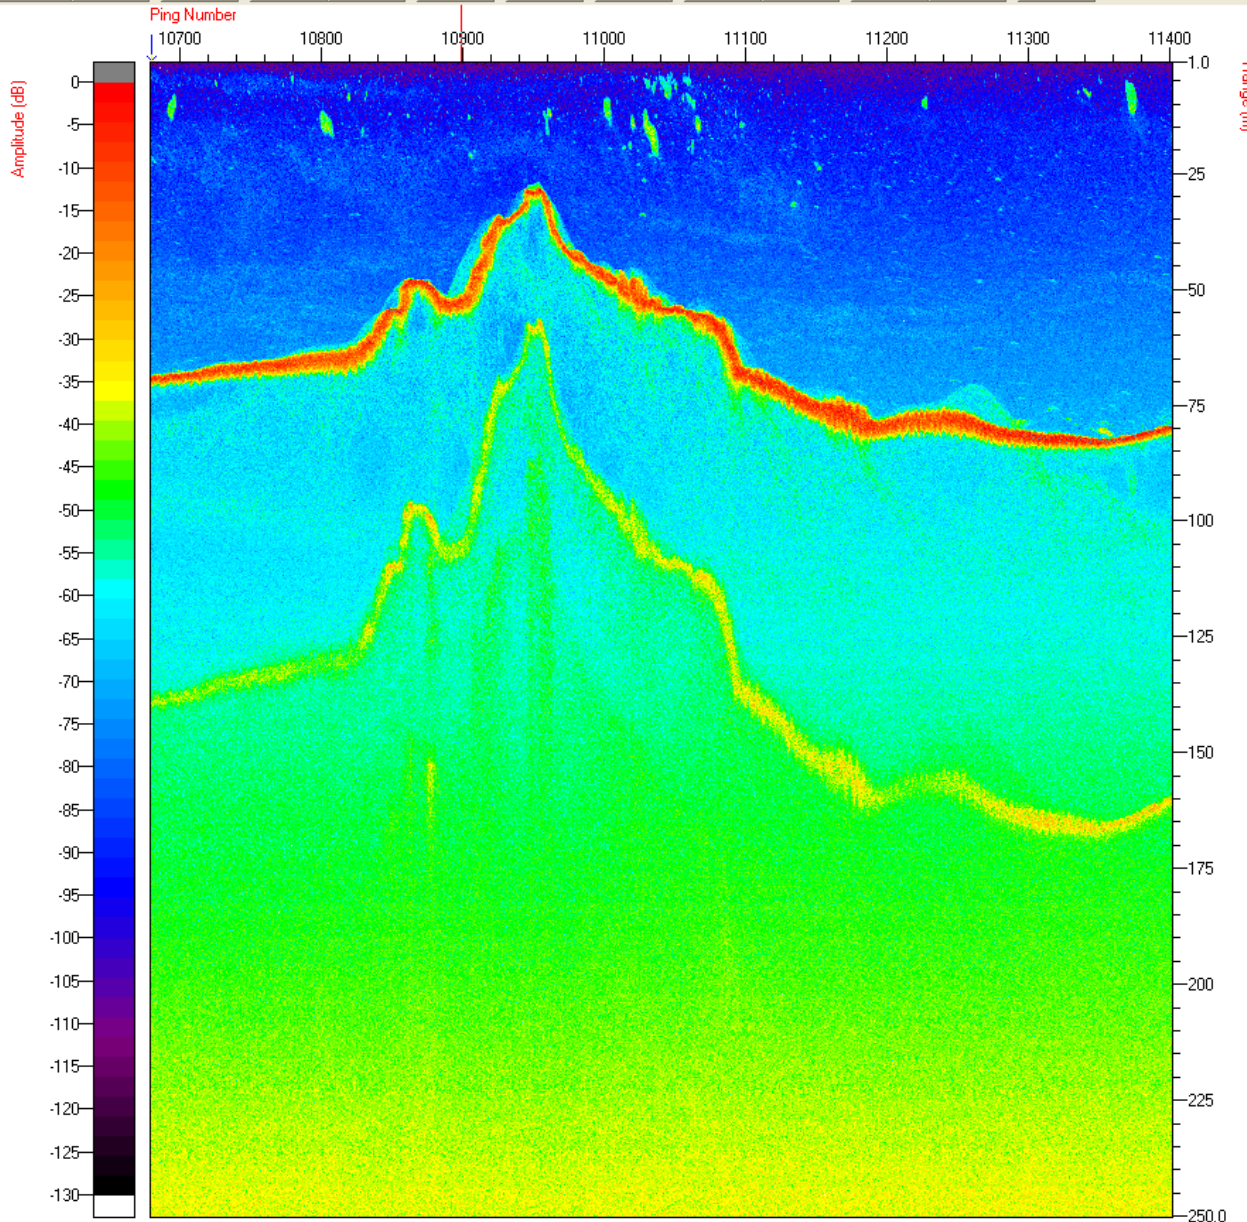

INIT DTX CONFIG DTX START ALL START PINGS PAUSE PINGS LOG DATA MARK EVENT CLOSE FILE ABOUT DTX  PINGING OFF LOGGING OFF DGPS N/A

INIT DTX CONFIG DTX START ALL START PINGS PAUSE PINGS LOG DATA MARK EVENT CLOSE FILE ABOUT DTX  PINGING OFF LOGGING OFF DGPS OK

INIT DTX CONFIG DTX START ALL START PINGS PAUSE PINGS LOG DATA MARK EVENT CLOSE FILE ABOUT DTX  PINGING OFF LOGGING OFF DGPS OK

INIT DTX CONFIG DTX START ALL START PINGS PAUSE PINGS LOG DATA MARK EVENT CLOSE FILE ABOUT DTX  PINGING OFF LOGGING OFF DGPS OK