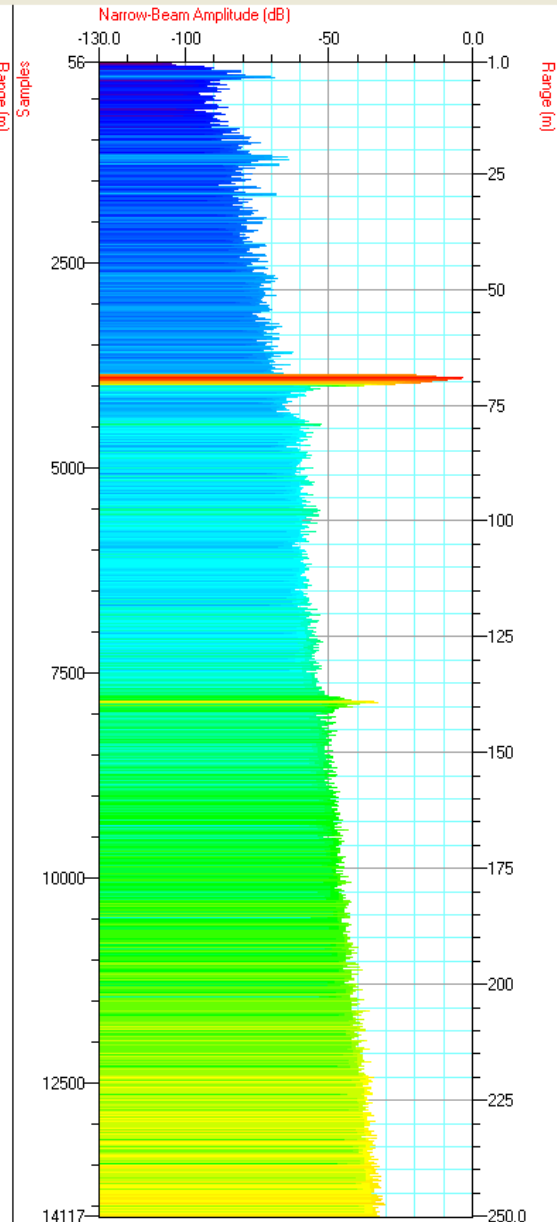

INIT DTX CONFIG DTX START ALL START PINGS PAUSE PINGS LOG DATA MARK EVENT CLOSE FILE ABOUT DTX  PINGING OFF LOGGING OFF DGPS N/A

INIT DTX CONFIG DTX START ALL START PINGS PAUSE PINGS LOG DATA MARK EVENT CLOSE FILE ABOUT DTX  PINGING OFF LOGGING OFF DGPS OK