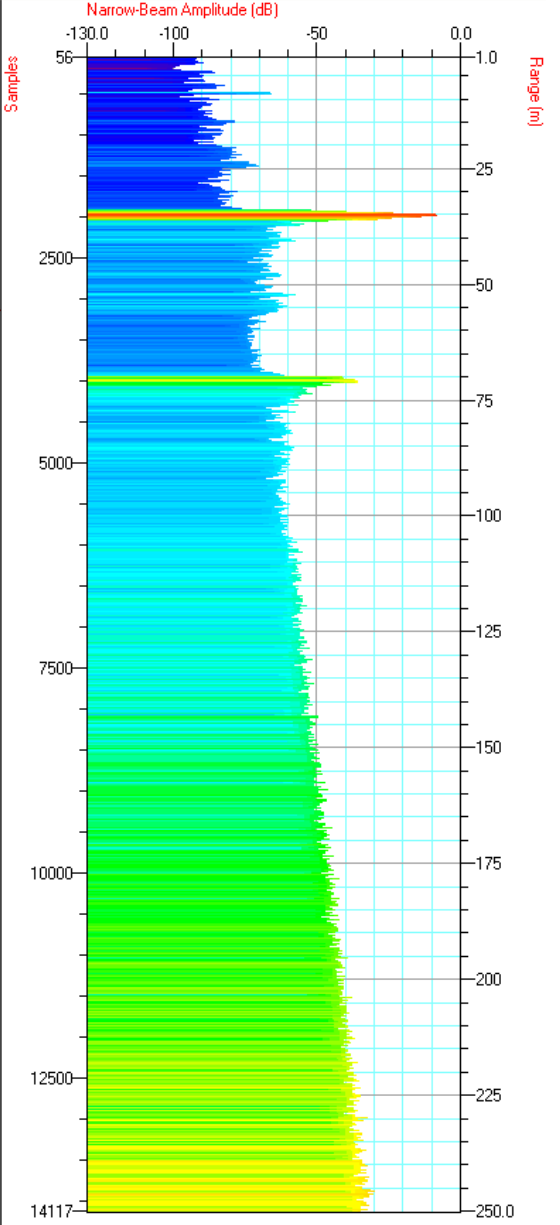

INIT DTX CONFIG DTX START ALL START PINGS PAUSE PINGS LOG DATA MARK EVENT CLOSE FILE ABOUT DTX  PINGING OFF LOGGING OFF DGPS N/A

INIT DTX CONFIG DTX START ALL START PINGS PAUSE PINGS LOG DATA MARK EVENT CLOSE FILE ABOUT DTX  PINGING OFF LOGGING OFF DGPS OK

INIT DTX CONFIG DTX START ALL START PINGS PAUSE PINGS LOG DATA MARK EVENT CLOSE FILE ABOUT DTX  PINGING OFF LOGGING OFF DGPS OK

INIT DTX CONFIG DTX START ALL START PINGS PAUSE PINGS LOG DATA MARK EVENT CLOSE FILE ABOUT DTX  PINGING OFF LOGGING OFF DGPS OK