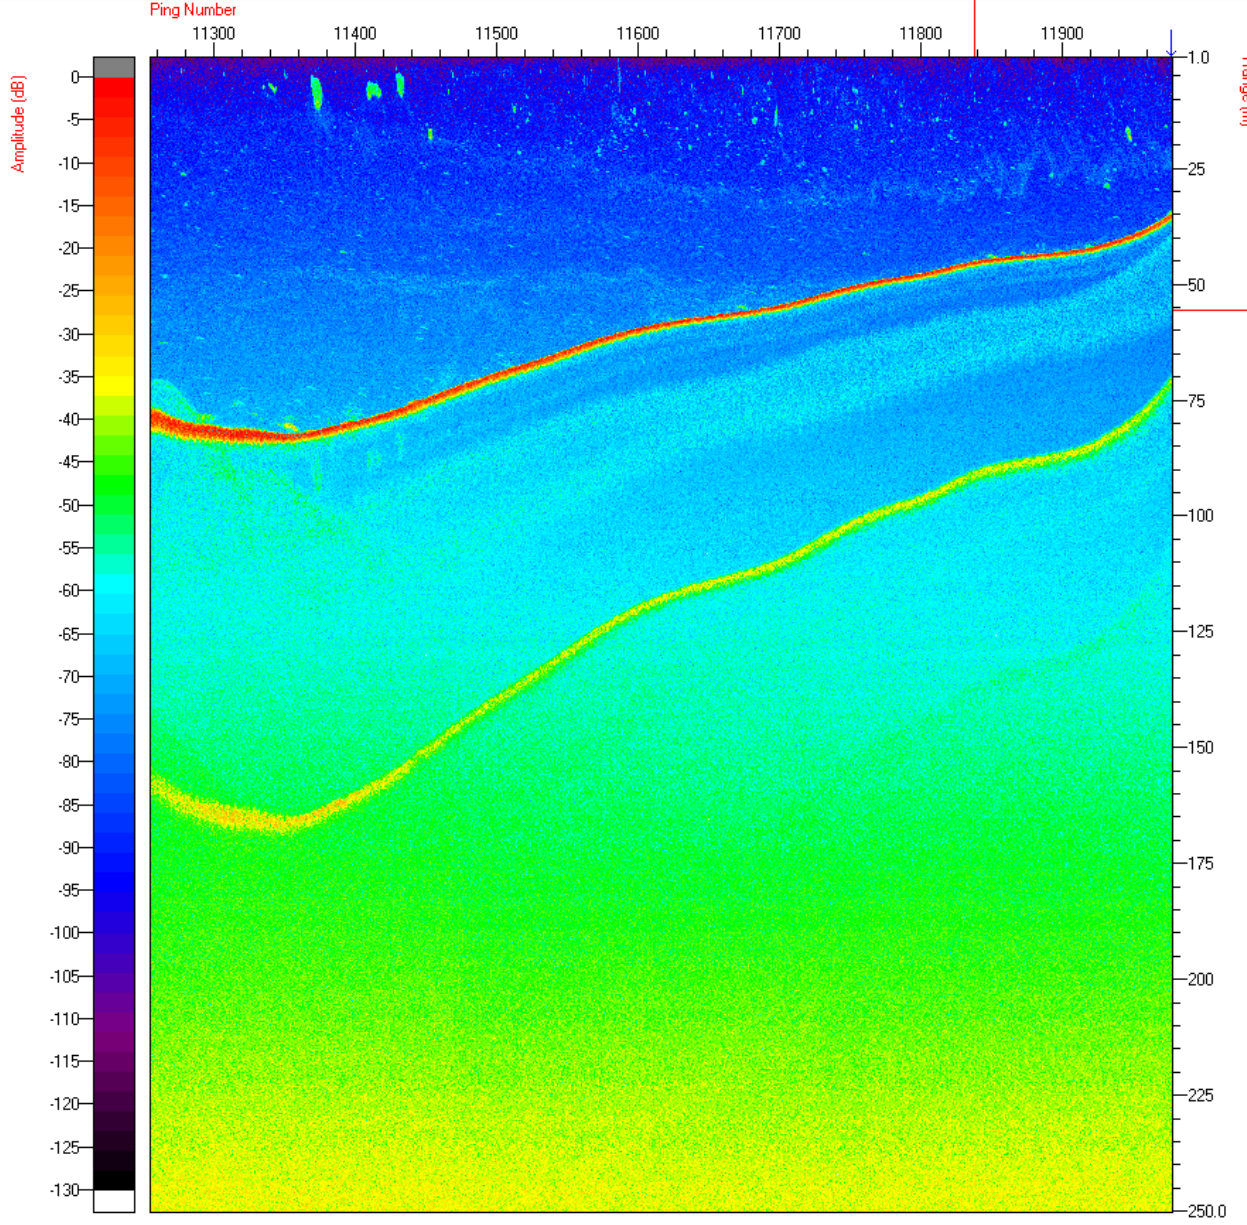

INIT DTX CONFIG DTX START ALL START PINGS PAUSE PINGS LOG DATA MARK EVENT CLOSE FILE ABOUT DTX  PINGING OFF LOGGING OFF DGPS N/A

INIT DTX CONFIG DTX START ALL START PINGS PAUSE PINGS LOG DATA MARK EVENT CLOSE FILE ABOUT DTX  PINGING OFF LOGGING OFF DGPS OK

INIT DTX CONFIG DTX START ALL START PINGS PAUSE PINGS LOG DATA MARK EVENT CLOSE FILE ABOUT DTX  PINGING OFF LOGGING OFF DGPS OK

INIT DTX CONFIG DTX START ALL START PINGS PAUSE PINGS LOG DATA MARK EVENT CLOSE FILE ABOUT DTX  PINGING OFF LOGGING OFF DGPS OK