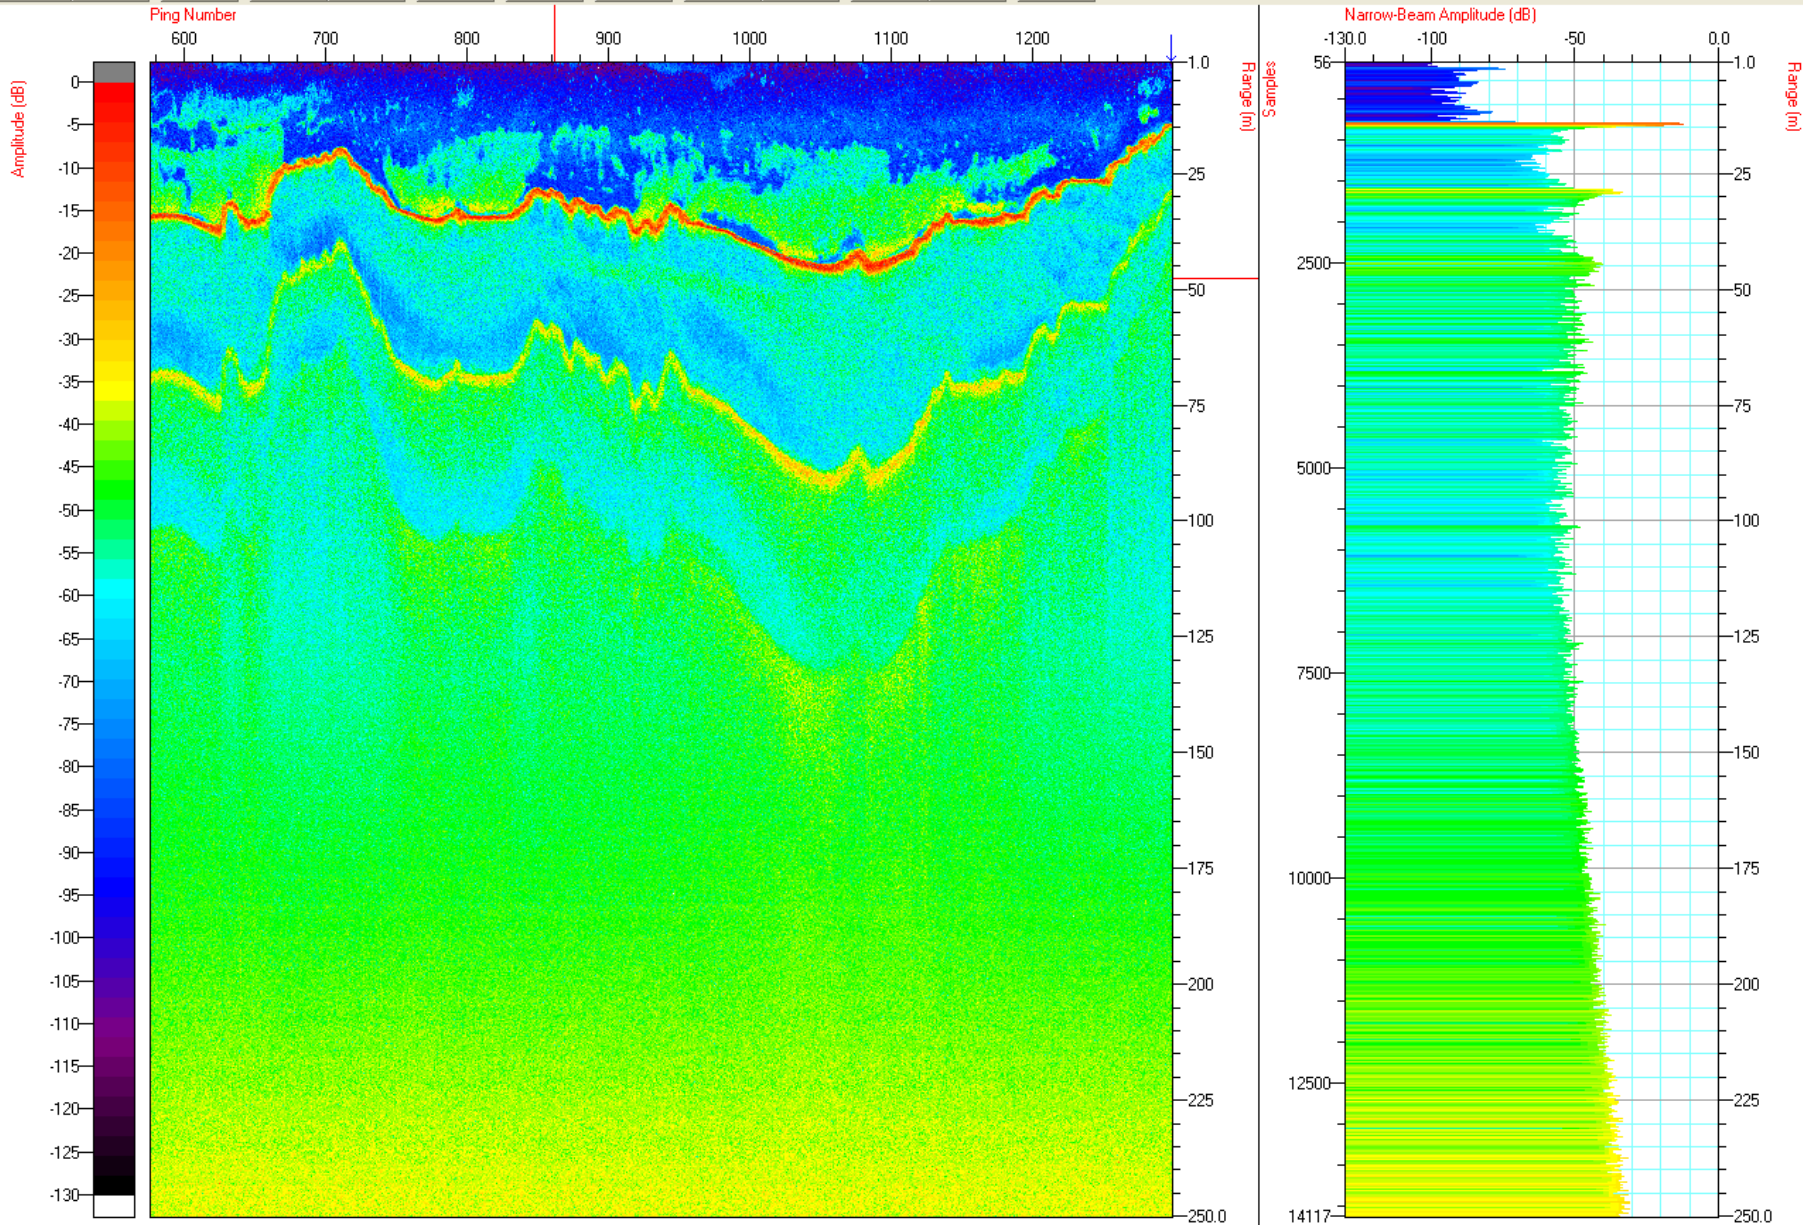

INIT DTX CONFIG DTX START ALL START PINGS PAUSE PINGS LOG DATA MARK EVENT CLOSE FILE ABOUT DTX  PINGING OFF LOGGING OFF DGPS N/A

INIT DTX CONFIG DTX START ALL START PINGS PAUSE PINGS LOG DATA MARK EVENT CLOSE FILE ABOUT DTX  PINGING OFF LOGGING OFF DGPS OK

INIT DTX CONFIG DTX START ALL START PINGS PAUSE PINGS LOG DATA MARK EVENT CLOSE FILE ABOUT DTX PINGING OFF LOGGING OFF DGPS OK

INIT DTX CONFIG DTX START ALL START PINGS PAUSE PINGS LOG DATA MARK EVENT CLOSE FILE ABOUT DTX  PINGING OFF LOGGING OFF DGPS OK

Setup Acquire Diagnostics View Playback Help

INIT DTX CONFIG DTX START ALL START PINGS PAUSE PINGS LOG DATA MARK EVENT CLOSE FILE ABOUT DTX  PINGING OFF LOGGING OFF DGPS OK