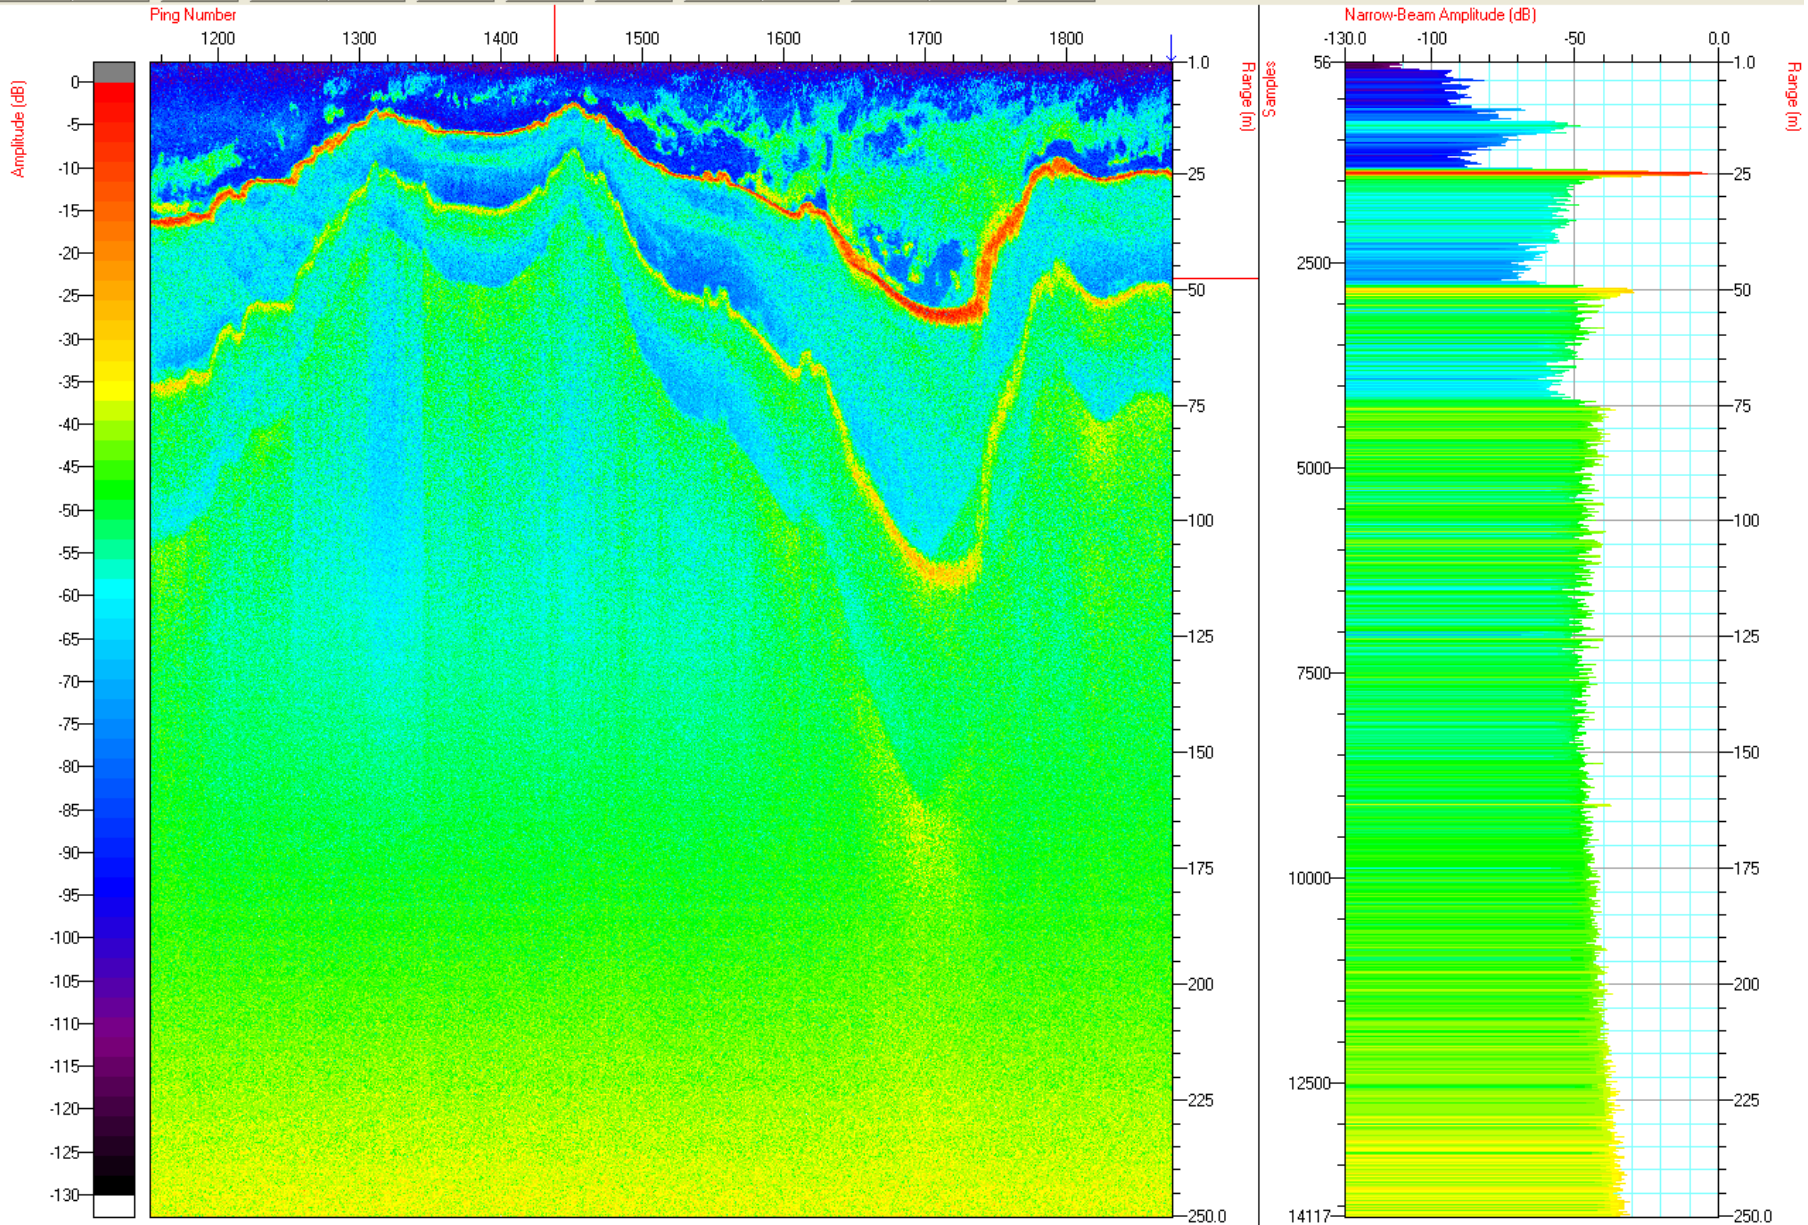

INIT DTX CONFIG DTX START ALL START PINGS PAUSE PINGS LOG DATA MARK EVENT CLOSE FILE ABOUT DTX  PINGING OFF LOGGING OFF DGPS N/A

INIT DTX CONFIG DTX START ALL START PINGS PAUSE PINGS LOG DATA MARK EVENT CLOSE FILE ABOUT DTX  PINGING OFF LOGGING OFF DGPS OK

INIT DTX CONFIG DTX START ALL START PINGS PAUSE PINGS LOG DATA MARK EVENT CLOSE FILE ABOUT DTX PINGING OFF LOGGING OFF DGPS OK

INIT DTX CONFIG DTX START ALL START PINGS PAUSE PINGS LOG DATA MARK EVENT CLOSE FILE ABOUT DTX  PINGING OFF LOGGING OFF DGPS OK

Setup Acquire Diagnostics View Playback Help

INIT DTX CONFIG DTX START ALL START PINGS PAUSE PINGS LOG DATA MARK EVENT CLOSE FILE ABOUT DTX  PINGING OFF LOGGING OFF DGPS OK