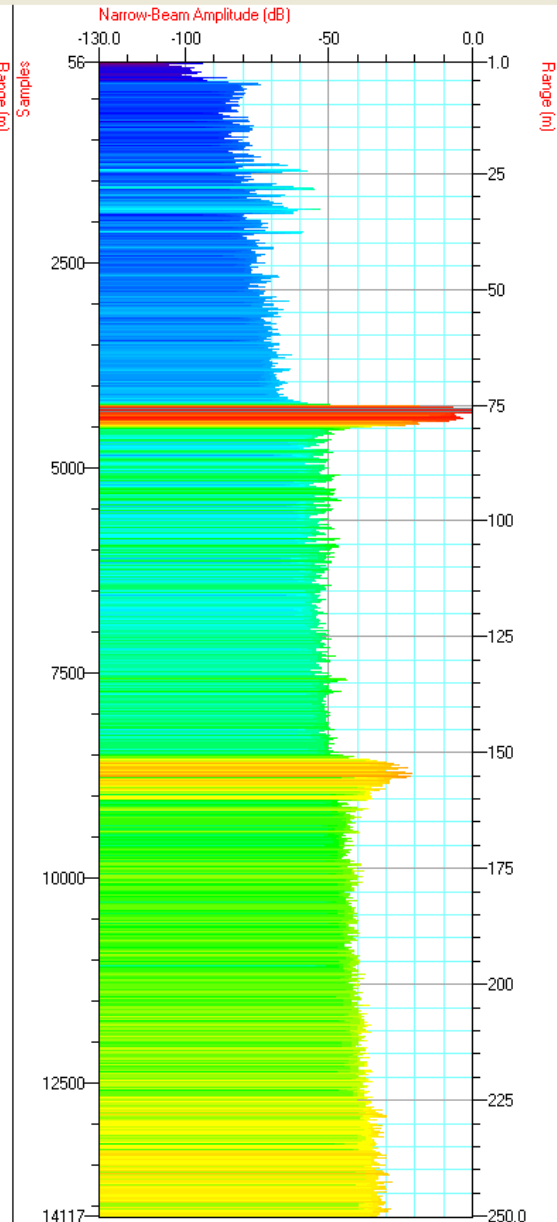

INIT DTX CONFIG DTX START ALL START PINGS PAUSE PINGS LOG DATA MARK EVENT CLOSE FILE ABOUT DTX  PINGING OFF LOGGING OFF DGPS N/A

INIT DTX CONFIG DTX START ALL START PINGS PAUSE PINGS LOG DATA MARK EVENT CLOSE FILE ABOUT DTX  PINGING OFF LOGGING OFF DGPS OK