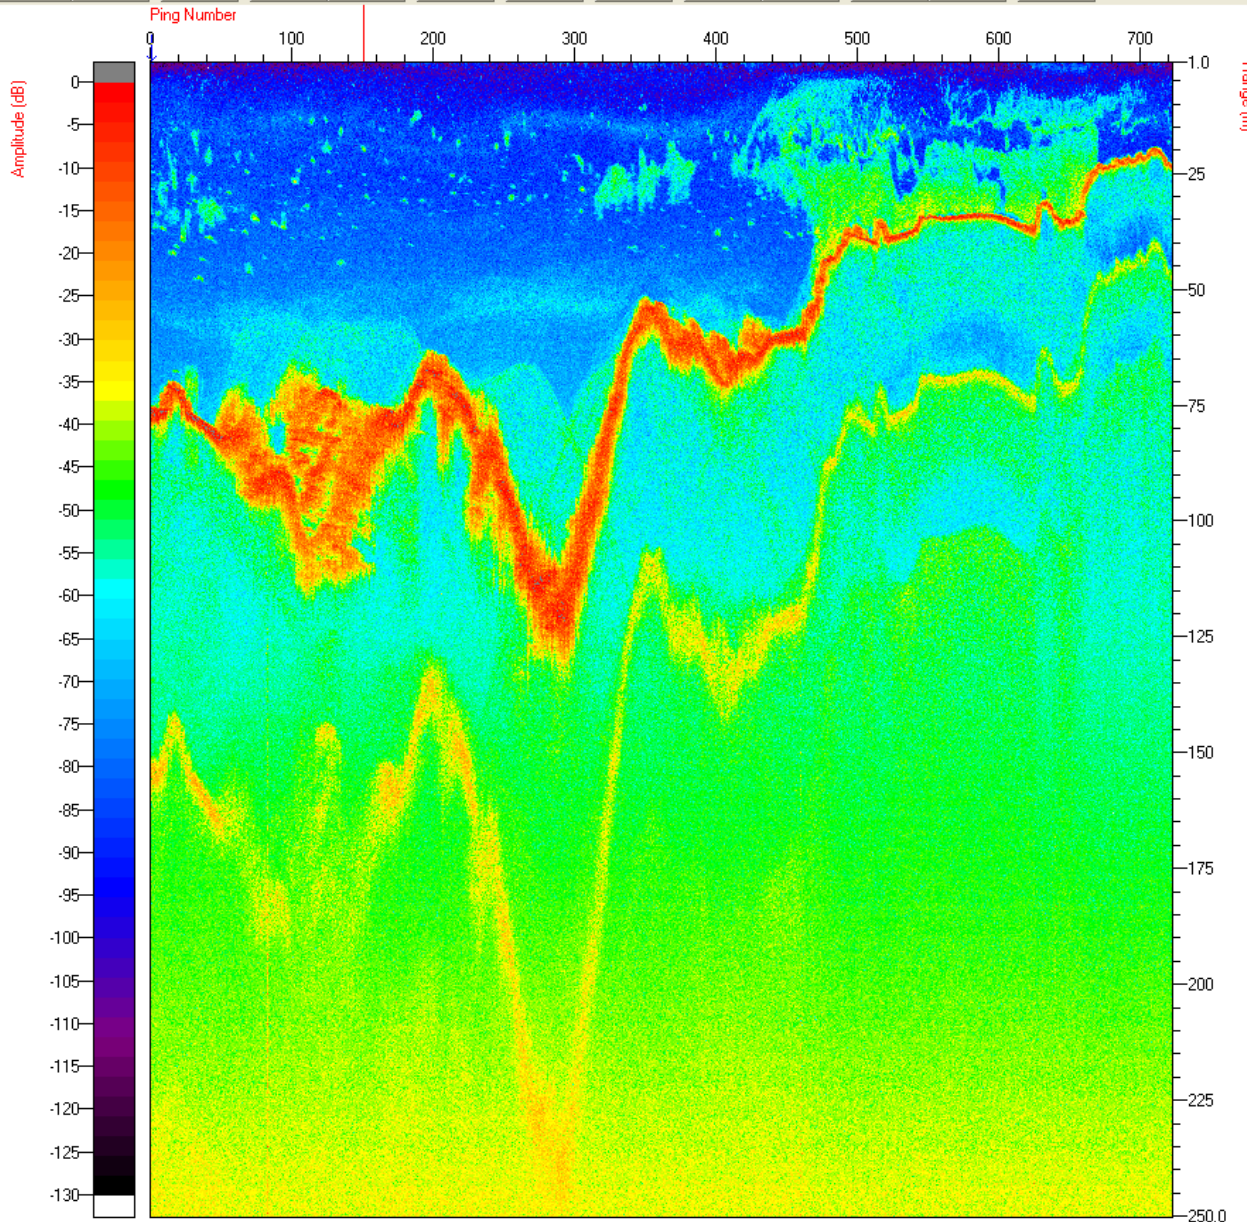

INIT DTX CONFIG DTX START ALL START PINGS PAUSE PINGS LOG DATA MARK EVENT CLOSE FILE ABOUT DTX  PINGING OFF LOGGING OFF DGPS N/A

INIT DTX CONFIG DTX START ALL START PINGS PAUSE PINGS LOG DATA MARK EVENT CLOSE FILE ABOUT DTX  PINGING OFF LOGGING OFF DGPS OK

INIT DTX CONFIG DTX START ALL START PINGS PAUSE PINGS LOG DATA MARK EVENT CLOSE FILE ABOUT DTX PINGING OFF LOGGING OFF DGPS OK

INIT DTX CONFIG DTX START ALL START PINGS PAUSE PINGS LOG DATA MARK EVENT CLOSE FILE ABOUT DTX  PINGING OFF LOGGING OFF DGPS OK