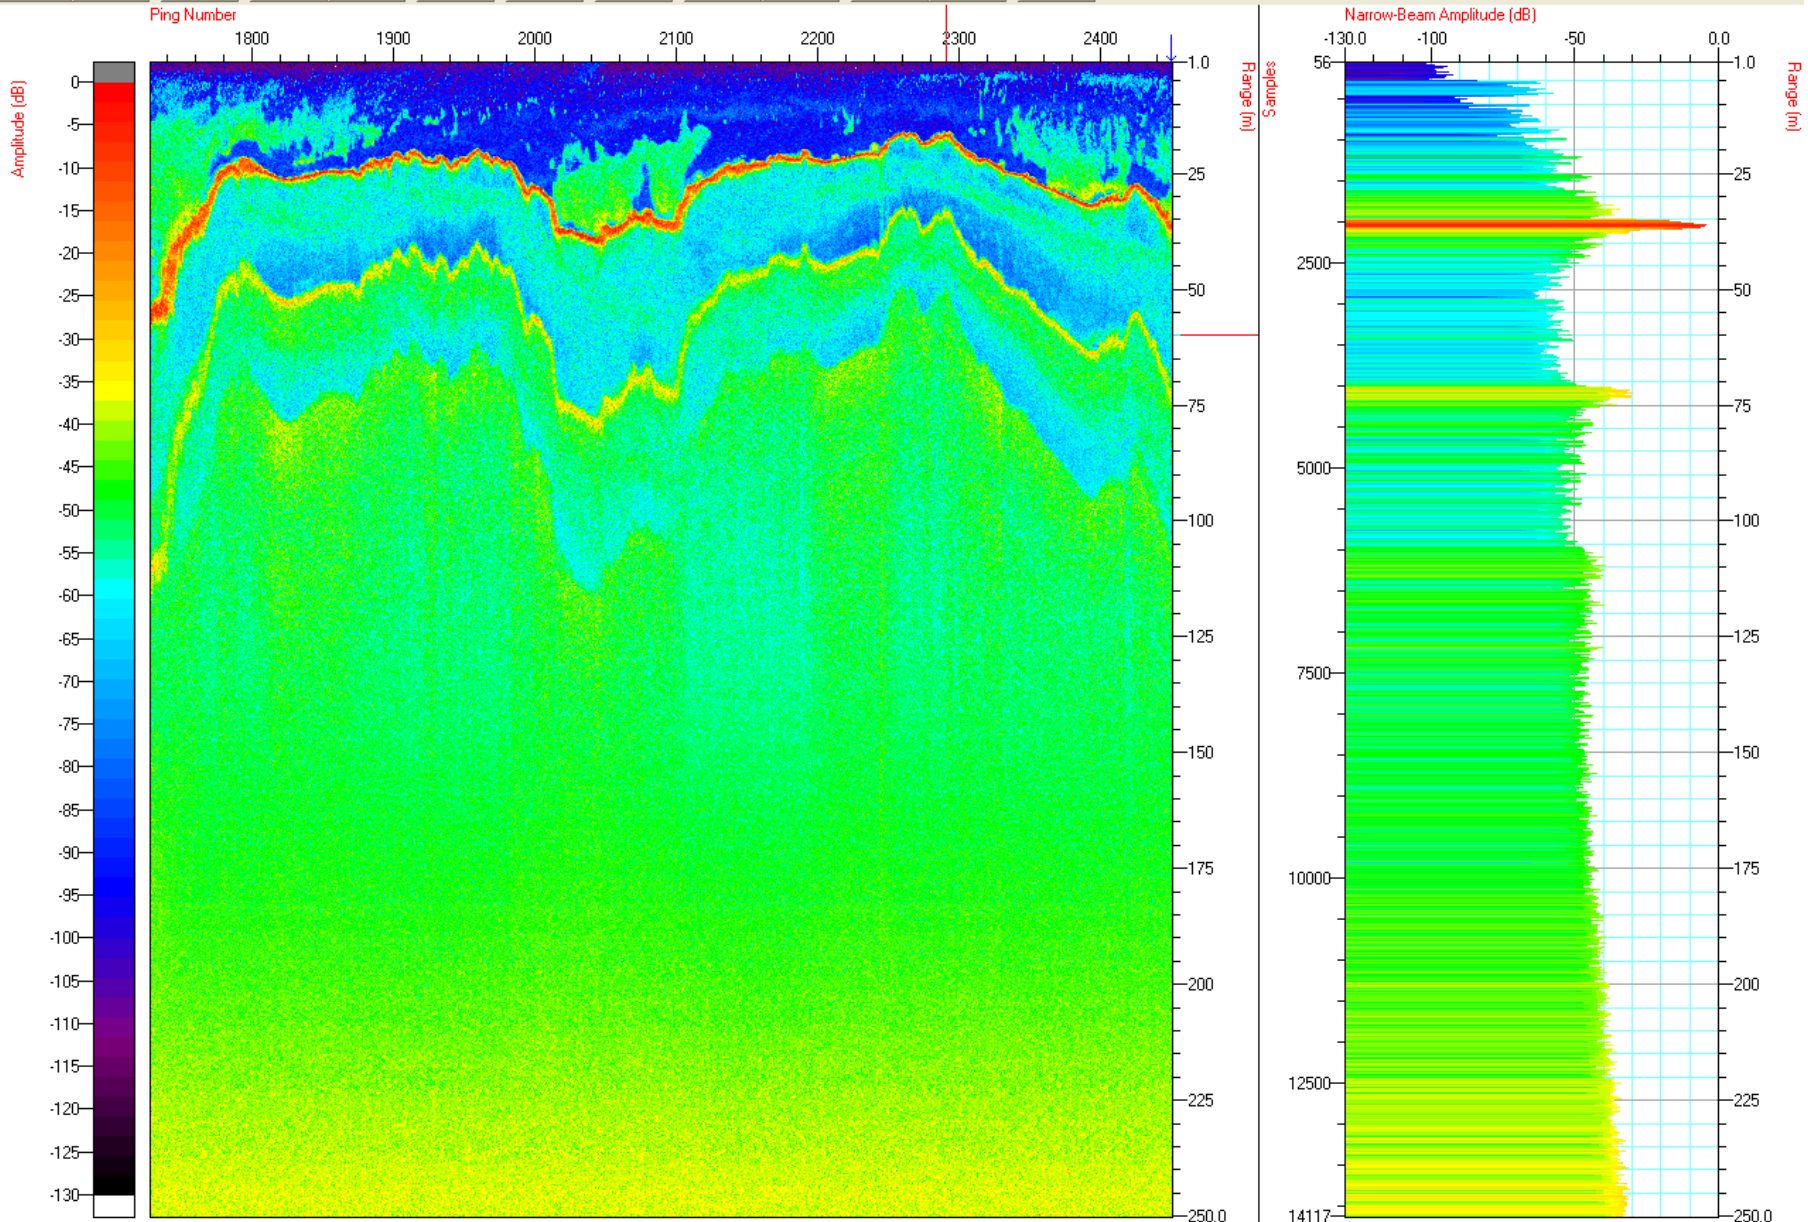

INIT DTX CONFIG DTX START ALL START PINGS PAUSE PINGS LOG DATA MARK EVENT CLOSE FILE ABOUT DTX  PINGING OFF LOGGING OFF DGPS N/A

INIT DTX CONFIG DTX START ALL START PINGS PAUSE PINGS LOG DATA MARK EVENT CLOSE FILE ABOUT DTX  PINGING OFF LOGGING OFF DGPS OK

INIT DTX CONFIG DTX START ALL START PINGS PAUSE PINGS LOG DATA MARK EVENT CLOSE FILE ABOUT DTX PINGING OFF LOGGING OFF DGPS OK

INIT DTX CONFIG DTX START ALL START PINGS PAUSE PINGS LOG DATA MARK EVENT CLOSE FILE ABOUT DTX  PINGING OFF LOGGING OFF DGPS OK