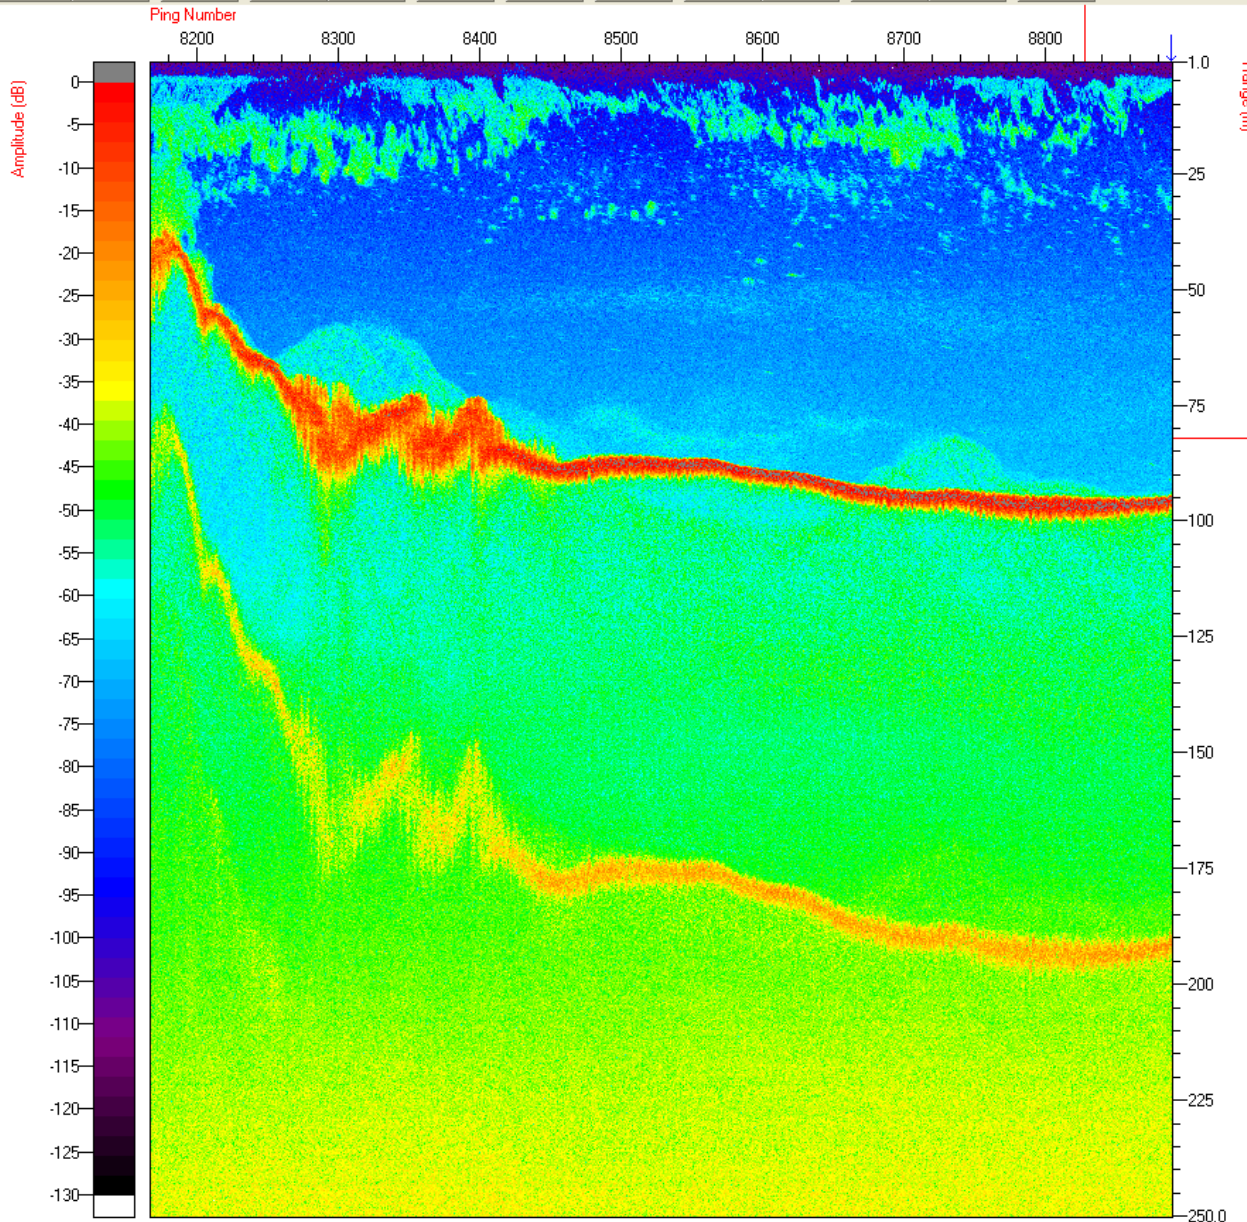

INIT DTX CONFIG DTX START ALL START PINGS PAUSE PINGS LOG DATA MARK EVENT CLOSE FILE ABOUT DTX  PINGING OFF LOGGING OFF DGPS N/A

INIT DTX CONFIG DTX START ALL START PINGS PAUSE PINGS LOG DATA MARK EVENT CLOSE FILE ABOUT DTX  PINGING OFF LOGGING OFF DGPS OK