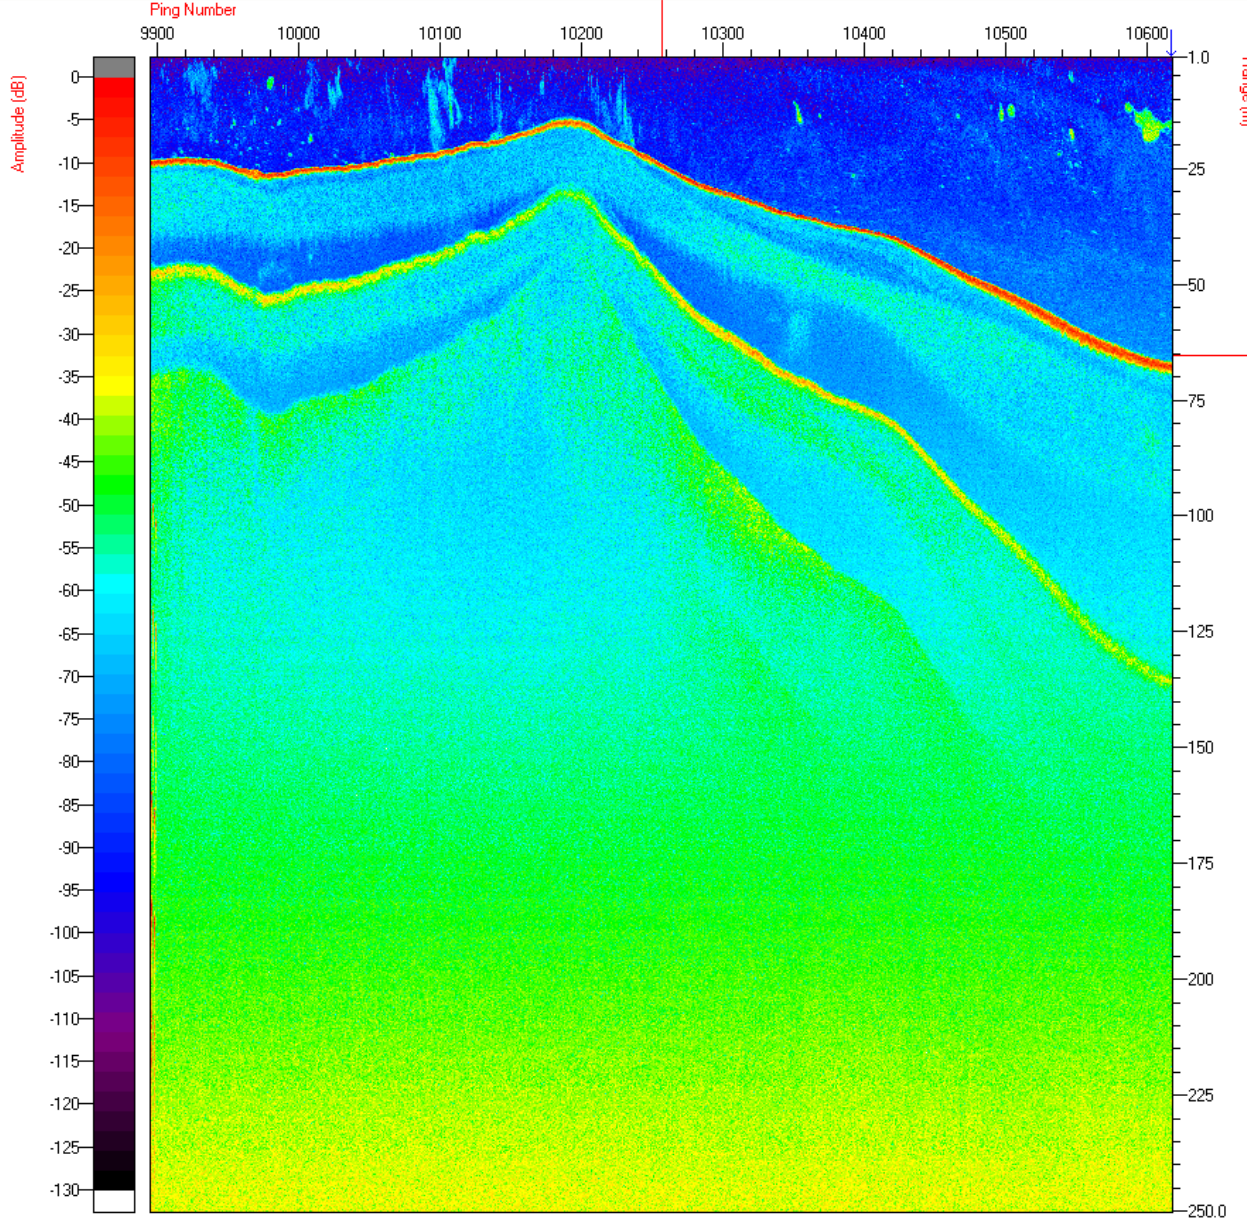

Setup Acquire Diagnostics View Playback Help

INIT DTX CONFIG DTX START ALL START PINGS PAUSE PINGS LOG DATA MARK EVENT CLOSE FILE ABOUT DTX PINGING OFF LOGGING OFF DGPS OK