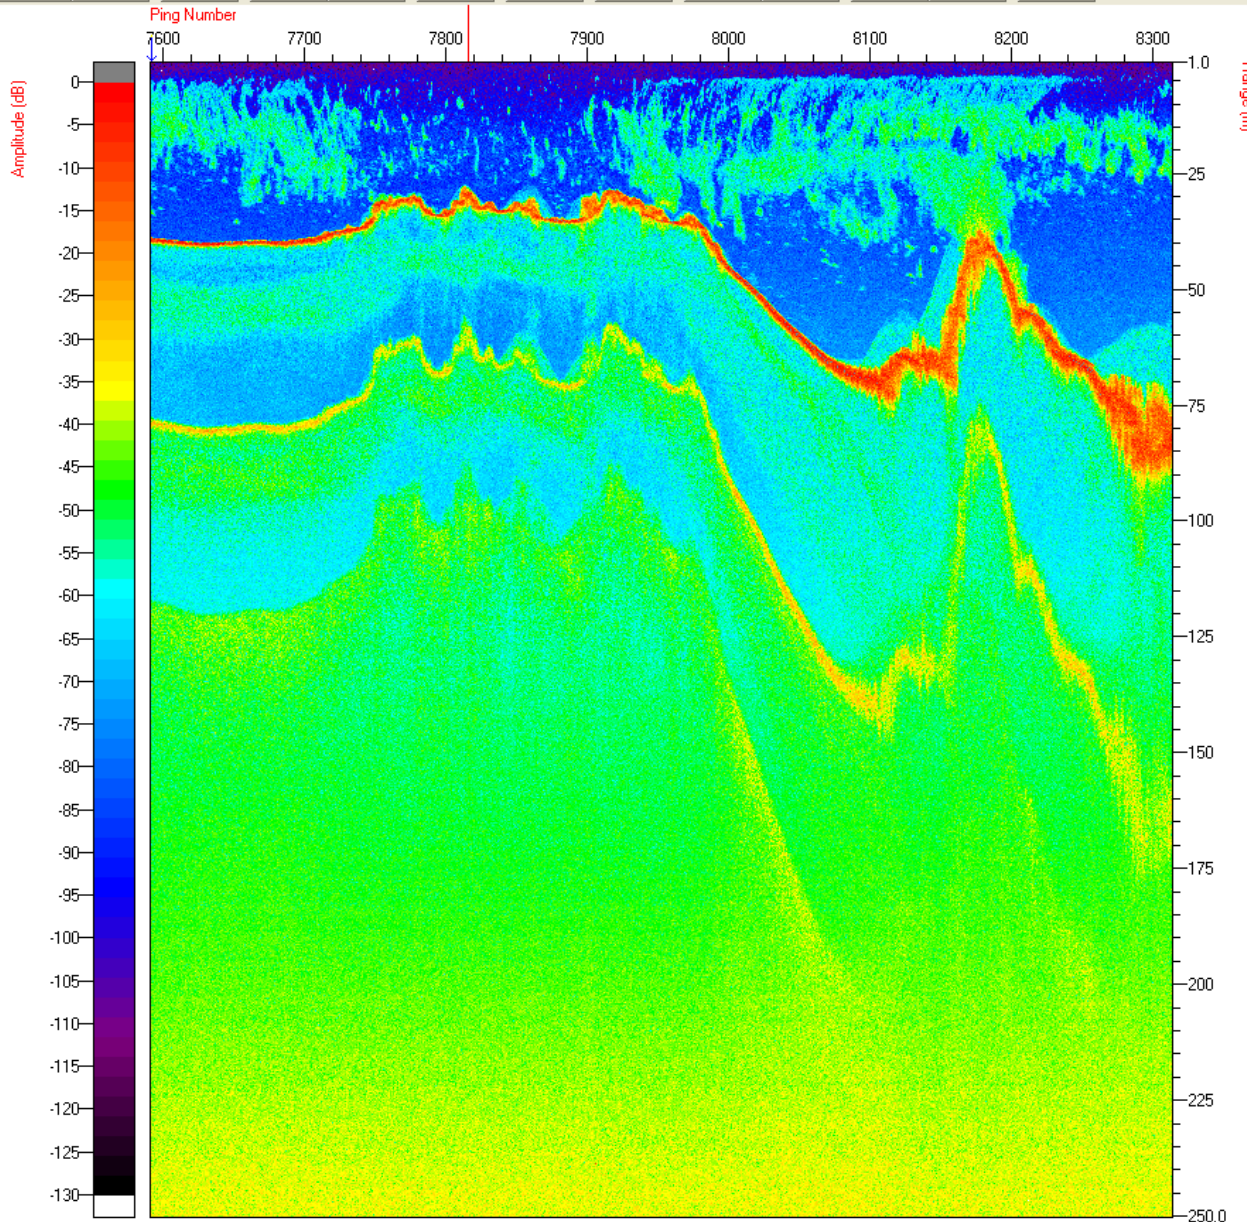

INIT DTX CONFIG DTX START ALL START PINGS PAUSE PINGS LOG DATA MARK EVENT CLOSE FILE ABOUT DTX  PINGING OFF LOGGING OFF DGPS N/A

INIT DTX CONFIG DTX START ALL START PINGS PAUSE PINGS LOG DATA MARK EVENT CLOSE FILE ABOUT DTX  PINGING OFF LOGGING OFF DGPS OK