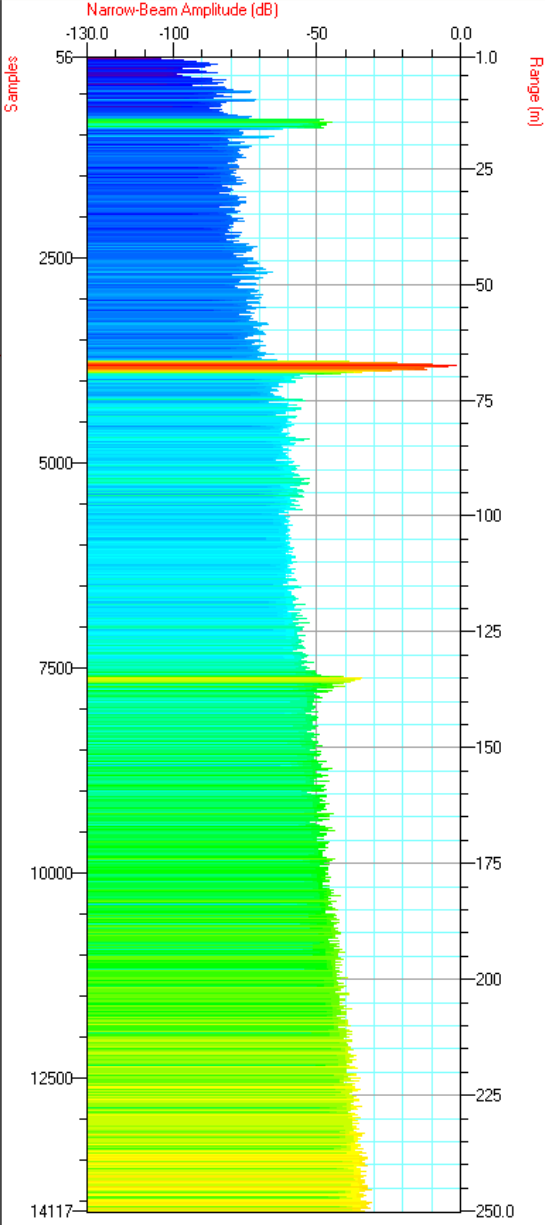

Setup Acquire Diagnostics View Playback Help

INIT DTX CONFIG DTX START ALL START PINGS PAUSE PINGS LOG DATA MARK EVENT CLOSE FILE ABOUT DTX PINGING OFF LOGGING OFF DGPS OK