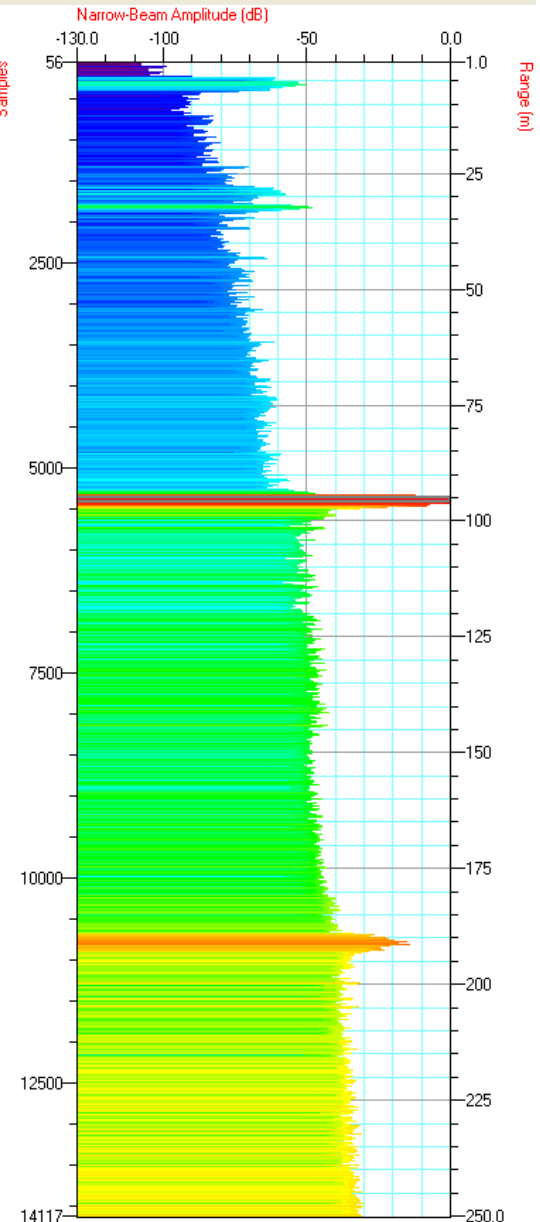

INIT DTX CONFIG DTX START ALL START PINGS PAUSE PINGS LOG DATA MARK EVENT CLOSE FILE ABOUT DTX  PINGING OFF LOGGING OFF DGPS N/A

INIT DTX CONFIG DTX START ALL START PINGS PAUSE PINGS LOG DATA MARK EVENT CLOSE FILE ABOUT DTX  PINGING OFF LOGGING OFF DGPS OK