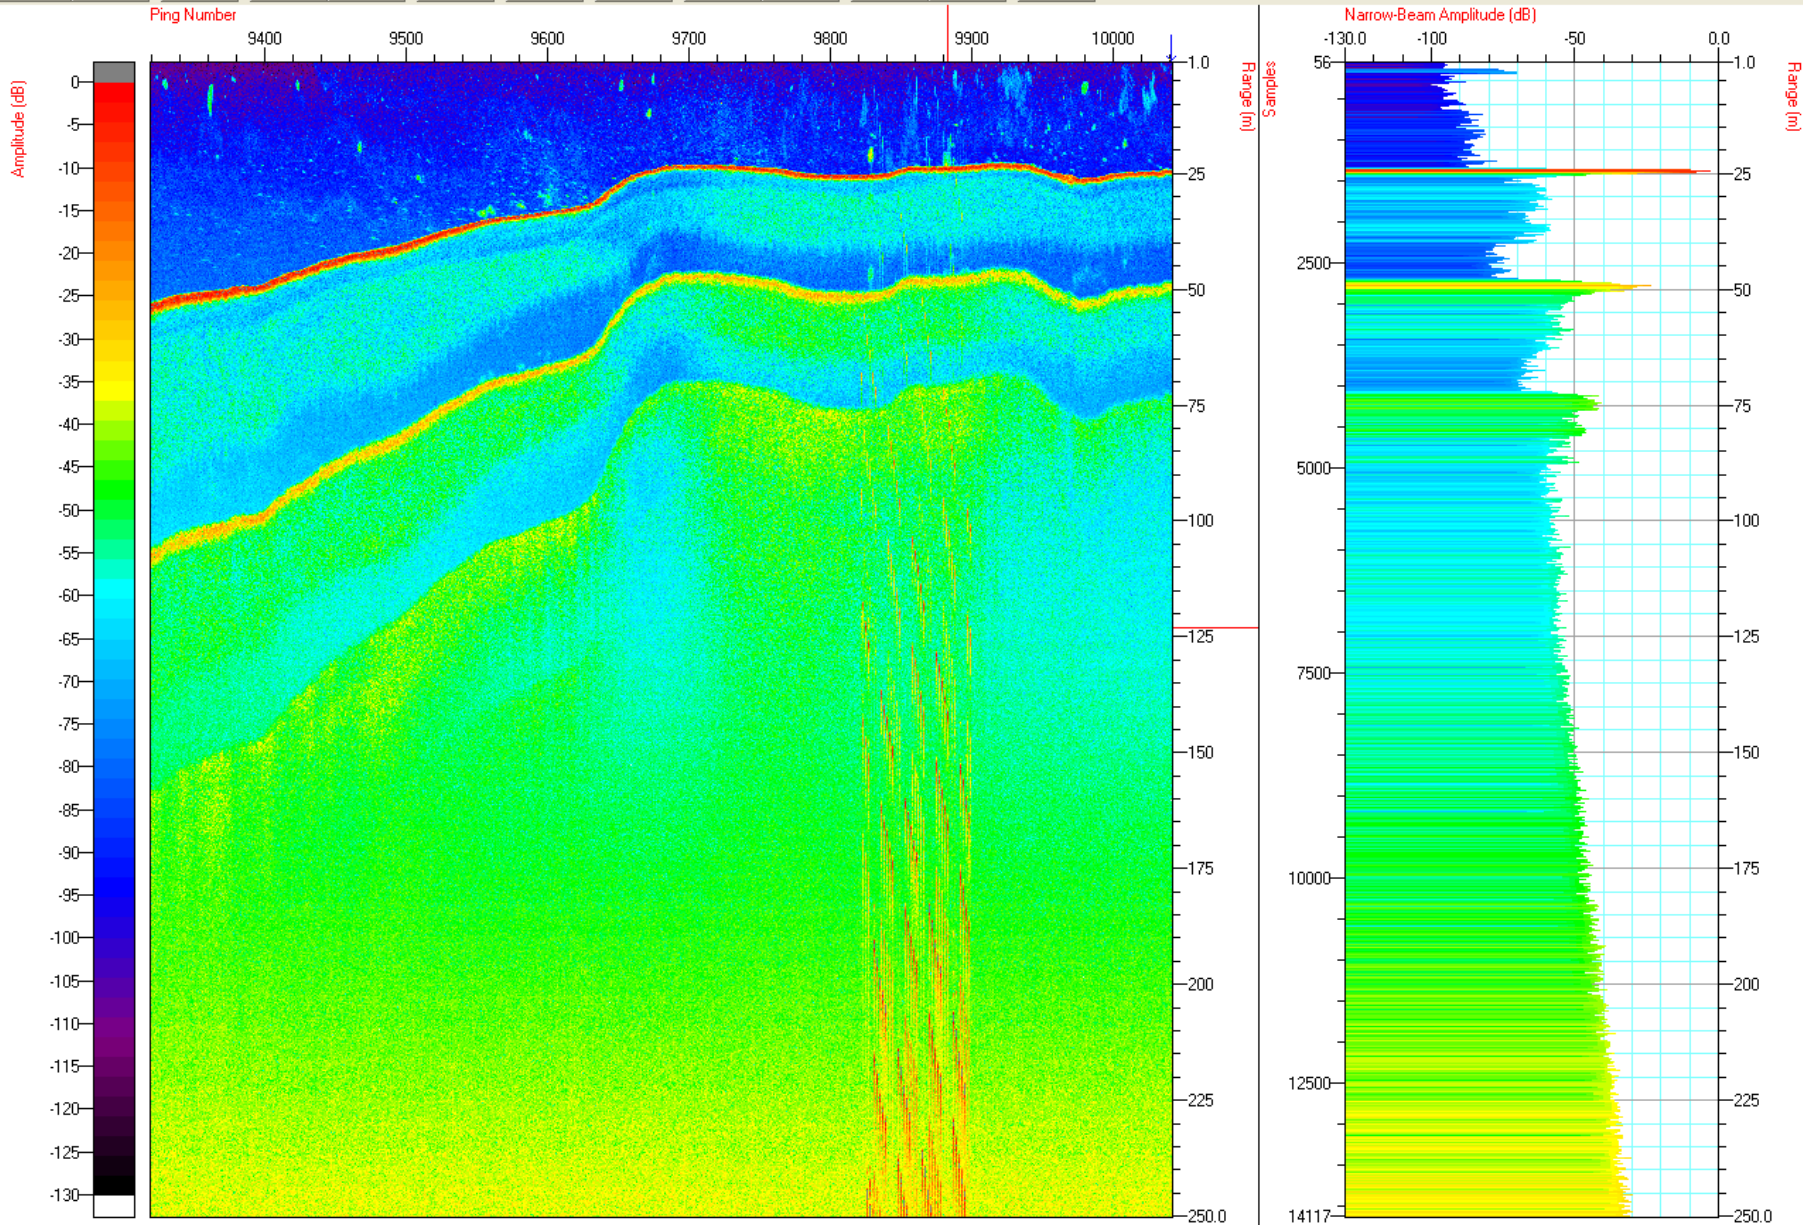

INIT DTX CONFIG DTX START ALL START PINGS PAUSE PINGS LOG DATA MARK EVENT CLOSE FILE ABOUT DTX  PINGING OFF LOGGING OFF DGPS N/A

INIT DTX CONFIG DTX START ALL START PINGS PAUSE PINGS LOG DATA MARK EVENT CLOSE FILE ABOUT DTX  PINGING OFF LOGGING OFF DGPS OK

INIT DTX CONFIG DTX START ALL START PINGS PAUSE PINGS LOG DATA MARK EVENT CLOSE FILE ABOUT DTX PINGING OFF LOGGING OFF DGPS OK

Setup Acquire Diagnostics View Playback Help

INIT DTX CONFIG DTX START ALL START PINGS PAUSE PINGS LOG DATA MARK EVENT CLOSE FILE ABOUT DTX  PINGING OFF LOGGING OFF DGPS OK

Setup Acquire Diagnostics View Playback Help

INIT DTX CONFIG DTX START ALL START PINGS PAUSE PINGS LOG DATA MARK EVENT CLOSE FILE ABOUT DTX PINGING OFF LOGGING OFF DGPS OK

INIT DTX CONFIG DTX START ALL START PINGS PAUSE PINGS LOG DATA MARK EVENT CLOSE FILE ABOUT DTX PINGING OFF LOGGING OFF DGPS OK