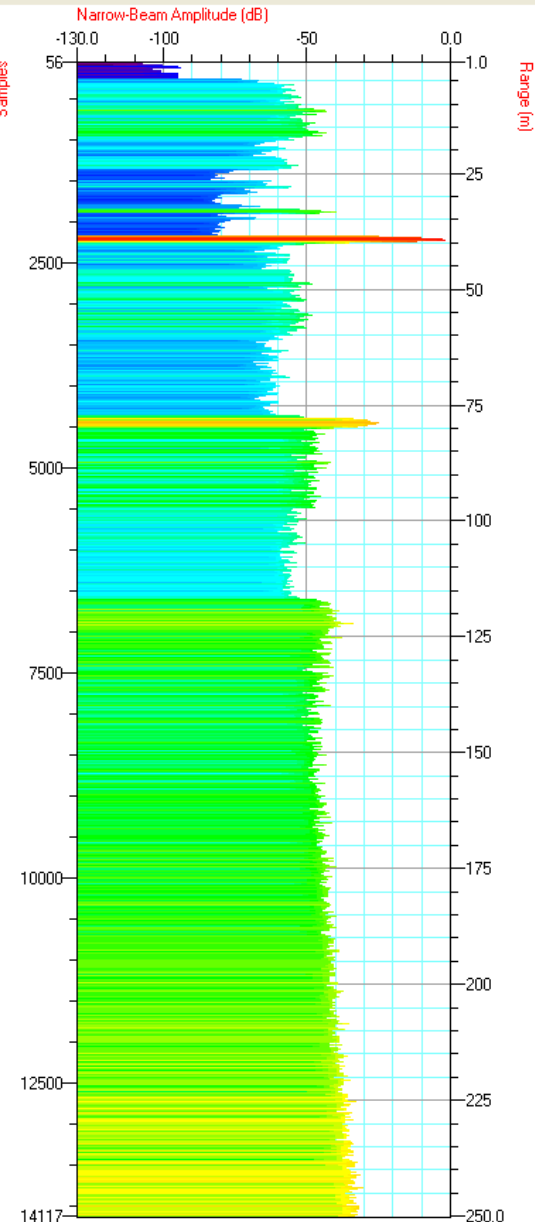

INIT DTX CONFIG DTX START ALL START PINGS PAUSE PINGS LOG DATA MARK EVENT CLOSE FILE ABOUT DTX  PINGING OFF LOGGING OFF DGPS N/A

INIT DTX CONFIG DTX START ALL START PINGS PAUSE PINGS LOG DATA MARK EVENT CLOSE FILE ABOUT DTX  PINGING OFF LOGGING OFF DGPS OK