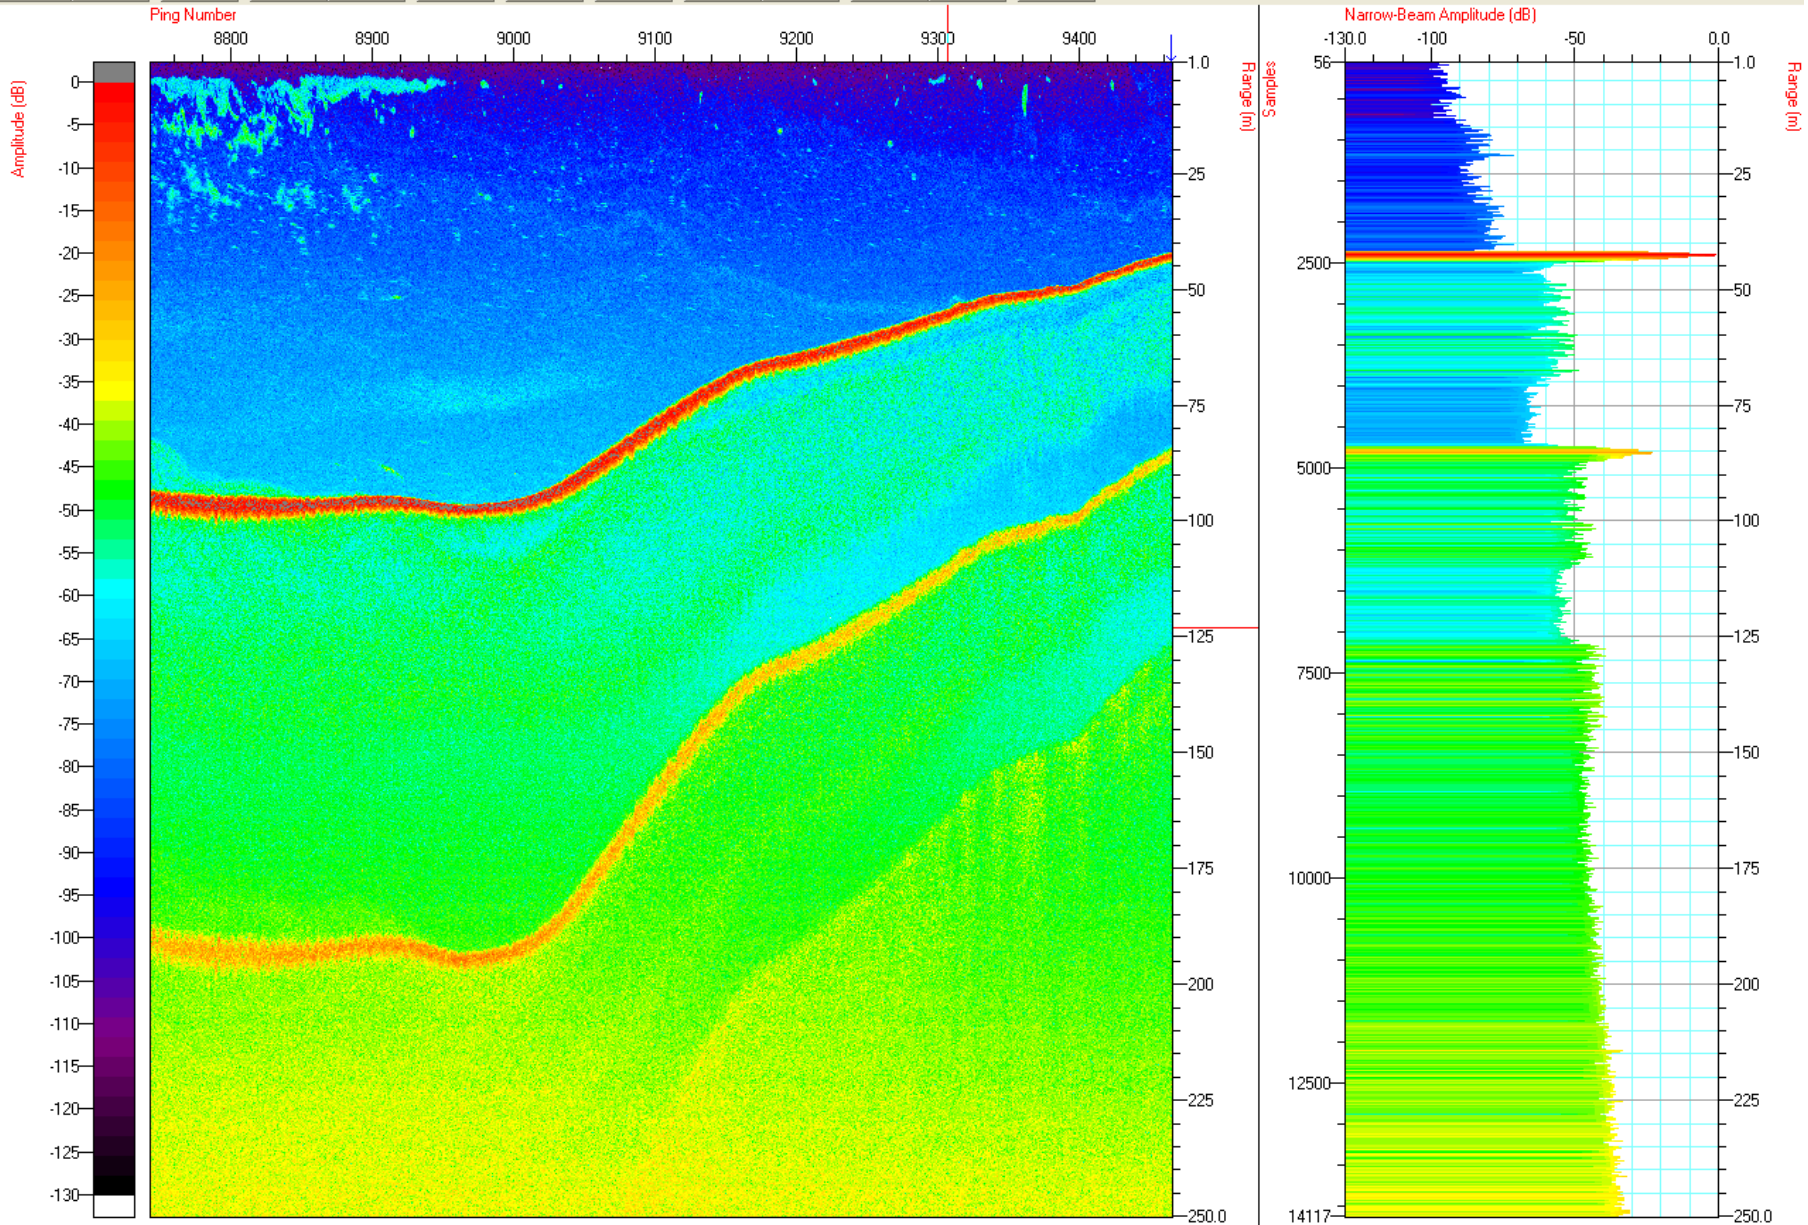

INIT DTX CONFIG DTX START ALL START PINGS PAUSE PINGS LOG DATA MARK EVENT CLOSE FILE ABOUT DTX  PINGING OFF LOGGING OFF DGPS N/A

INIT DTX CONFIG DTX START ALL START PINGS PAUSE PINGS LOG DATA MARK EVENT CLOSE FILE ABOUT DTX  PINGING OFF LOGGING OFF DGPS OK

INIT DTX CONFIG DTX START ALL START PINGS PAUSE PINGS LOG DATA MARK EVENT CLOSE FILE ABOUT DTX PINGING OFF LOGGING OFF DGPS OK

Setup Acquire Diagnostics View Playback Help

INIT DTX CONFIG DTX START ALL START PINGS PAUSE PINGS LOG DATA MARK EVENT CLOSE FILE ABOUT DTX  PINGING OFF LOGGING OFF DGPS OK